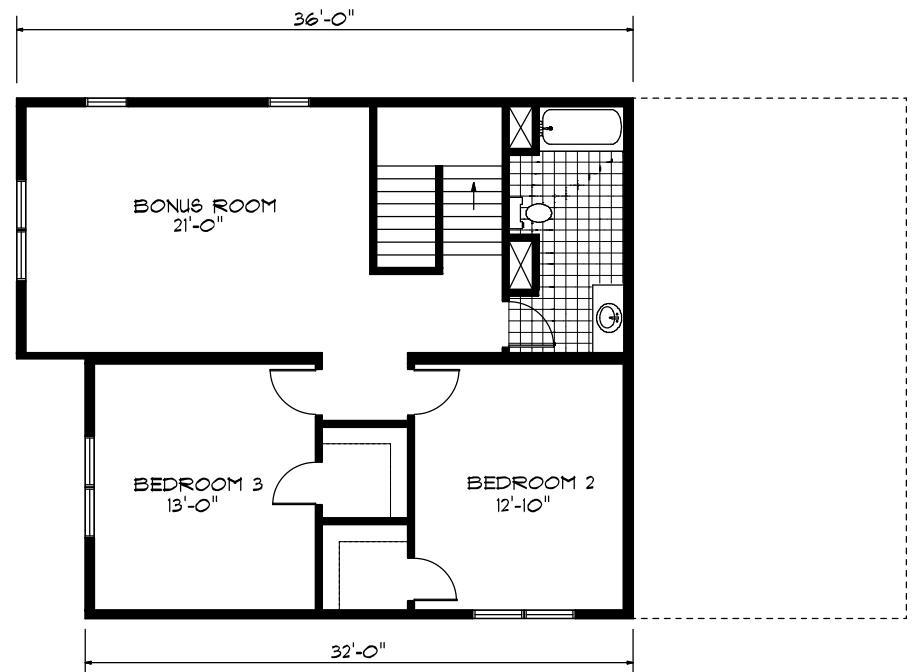

FIRST FLOOR  
1,533 SQ. FT.

SECOND FLOOR  
1,043 SQ. FT.

**MANUFACTURED HOUSING ENTERPRISES, INC.**  
09302 STATE ROUTE 6 - BRYAN, OH 43506

THE PORTLAND	MODEL: MT3252B02	SCALE:	
PAGE: COVER PAGE 1	DATE: 1-10-07	REV:	BY: HM