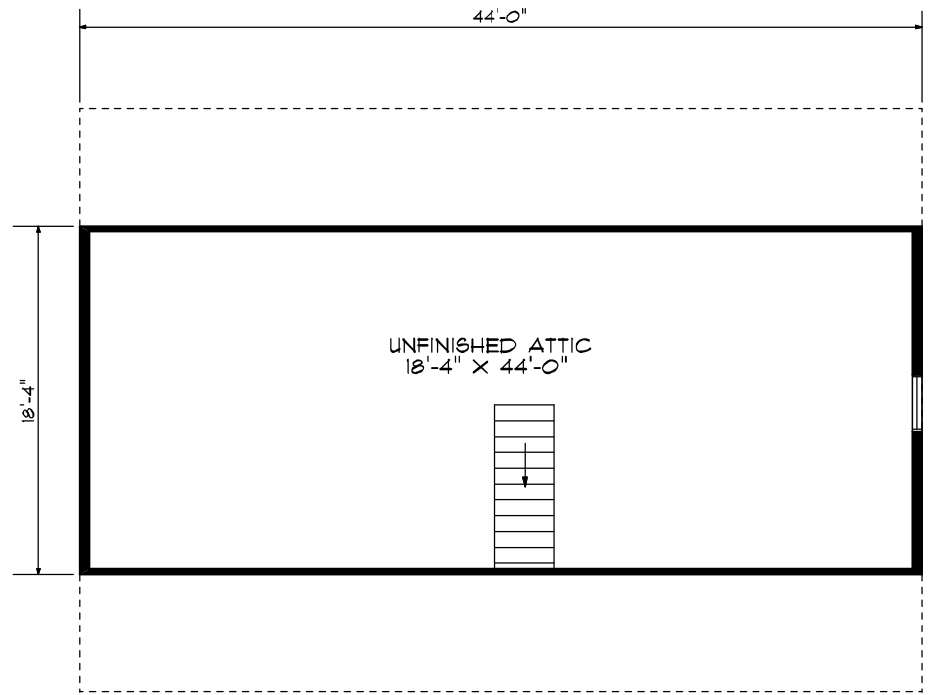

FIRST STORY  
1,349 SQ. FT.

SECOND STORY  
801 SQ. FT.

Revision Log

**MANUFACTURED HOUSING ENTERPRISES, INC.**  
09302 STATE ROUTE 6 - BRYAN, OH 43506

THE CHALET	MODEL: MC3244B01	SCALE:	2,156 SQ. FT.
PAGE: 1	DATE: 2-2-07	REV: 5-29-07	BY: HM