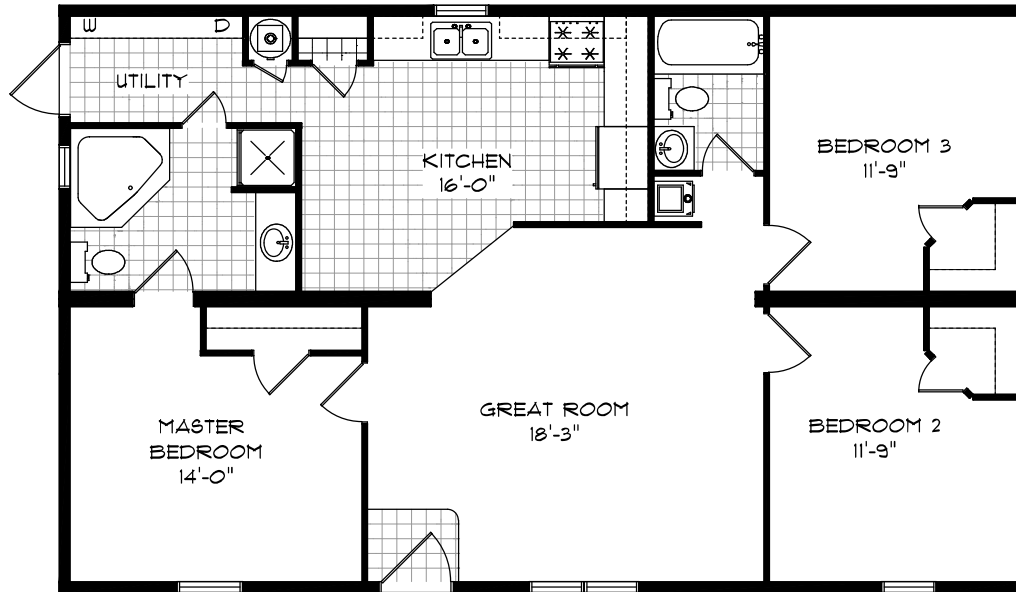

Optional
Shower
And
Closet

MANUFACTURED HOUSING ENTERPRISES, INC.
09302 STATE ROUTE 6 - BRYAN, OH 43506

THE PINE CREEK

MODEL: 5848

SERIES: MANSION ELITE

DATE: 9-14-10

REV: 6-26-15

BY: GT